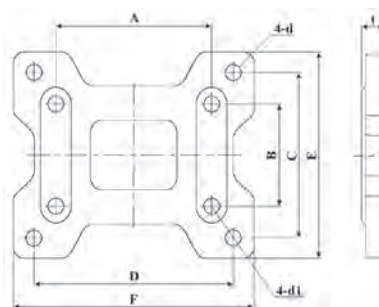

HD Cast Iron Worm Gear Reducers: Accessories and Parts

Mounting Bases

Product Specifications

- » Box Sizes 1.33 - 3.25
- » Includes Mounting Bolts

Box Size	Model Number	
133	HdRBASE133	
154	HdRBASE154	
175	HdRBASE175	
206	HdRBASE206	
237	HdRBASE237	
262	HdRBASE262	
325	HdRBASE325	

All dimensions in inches									
Box Size	A	B	C	D	E	F	t	d	d1
133	3.25	2.00	3.31	4.38	4.19	5.38	0.53	1 ¹ / ₂	3/8
154	4.19	2.75	4.31	5.25	5.44	6.44	0.59	1 ¹ / ₂	3/8
175	4.19	2.75	4.50	5.75	5.69	7.00	0.69	1 ³ / ₂	3/8
206	5.00	2.88	4.69	6.38	5.94	7.75	0.72	1 ⁵ / ₂	7/16
237	5.00	2.88	4.88	7.06	6.22	8.50	0.75	1 ⁵ / ₂	7/16
262	6.38	3.38	5.25	8.00	6.66	9.63	0.75	1 ⁷ / ₂	7/16
325	7.50	4.00	6.13	9.50	7.66	11.19	0.88	1 ⁷ / ₂	1/2

Reducer Size CD (in.)	Output Bore Size	Model Number	Inner Diameter I.D. (in.)
Bushing Kits			
2.06	1-1/8"	HdRB118.1	1"
2.37	1-1/4"	HdRB114.1	1"
2.62	1-7/16"	HdRB1716.1	1"
3.25	1-15/16"	HdRB11516.114	1-1/4"
		HdRB11516.1716	1-7/16"
		HdRB11516.112	1-1/2"